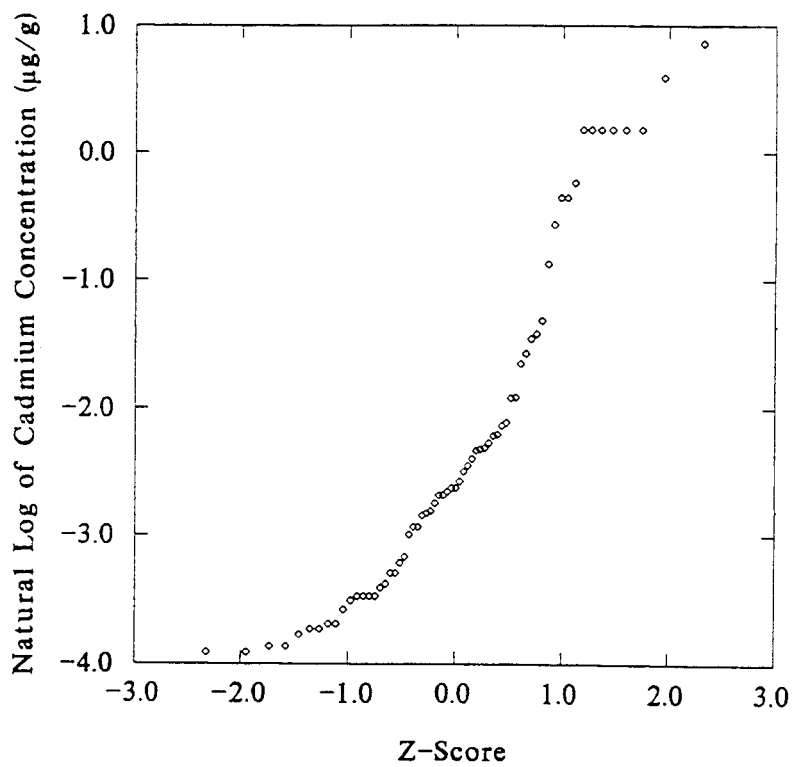

**PROBABILITY PLOT DIAGRAMS – SURFACE WATER/SEDIMENT
(SAIC 1998)**

pPlot of ln-Transformed BK Sediment Data, Ft. McClellan

pPlot of ln-Transformed BK Sediment Data, Ft. McClellan

pPlot of ln-Transformed BK Sediment Data, Ft. McClellan

pPlot of ln-Transformed BK Sediment Data, Ft. McClellan

pPlot of ln-Transformed BK Sediment Data, Ft. McClellan

pPlot of ln-Transformed BK Sediment Data, Ft. McClellan

pPlot of ln-Transformed BK Sediment Data, Ft. McClellan