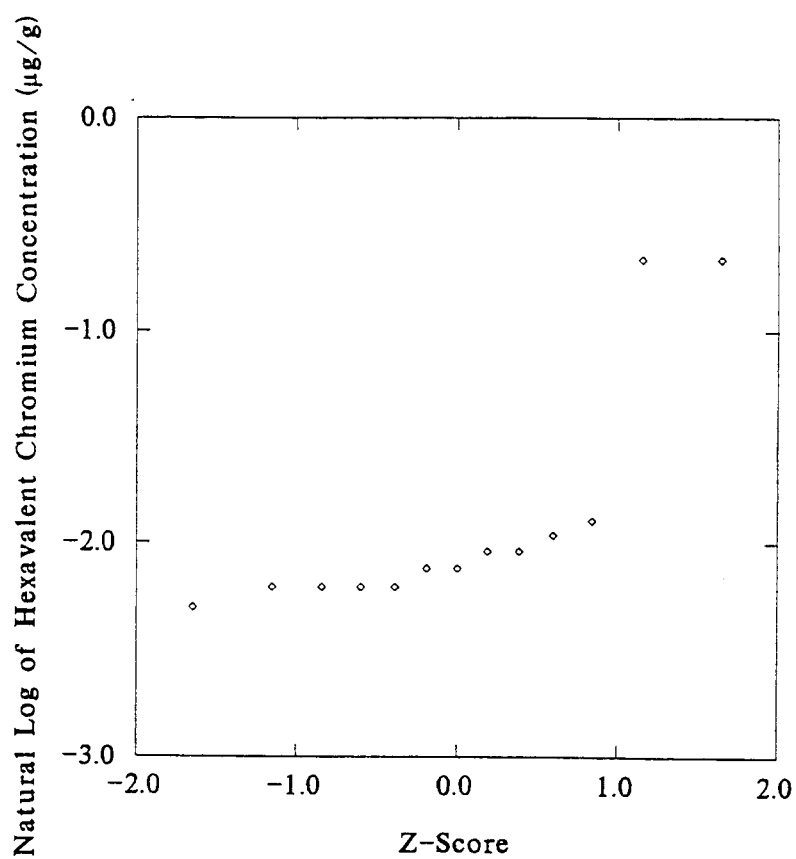

pPlot of ln-Transformed BK Sediment Data, Ft. McClellan