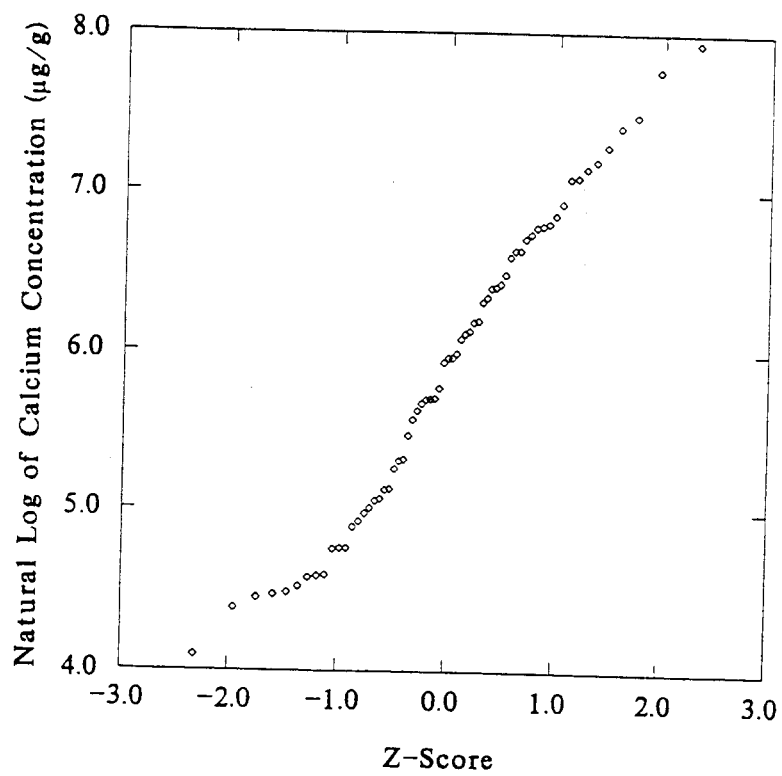

**PROBABILITY PLOT DIAGRAMS – SURFACE WATER/SEDIMENT
(SAIC 1998)**

pPlot of ln-Transformed BK Sediment Data, Ft. McClellan

pPlot of ln-Transformed BK Sediment Data, Ft. McClellan

pPlot of ln-Transformed BK Sediment Data, Ft. McClellan

pPlot of ln-Transformed BK Sediment Data, Ft. McClellan

pPlot of ln-Transformed BK Sediment Data, Ft. McClellan

pPlot of ln-Transformed BK Sediment Data, Ft. McClellan

pPlot of ln-Transformed BK Sediment Data, Ft. McClellan